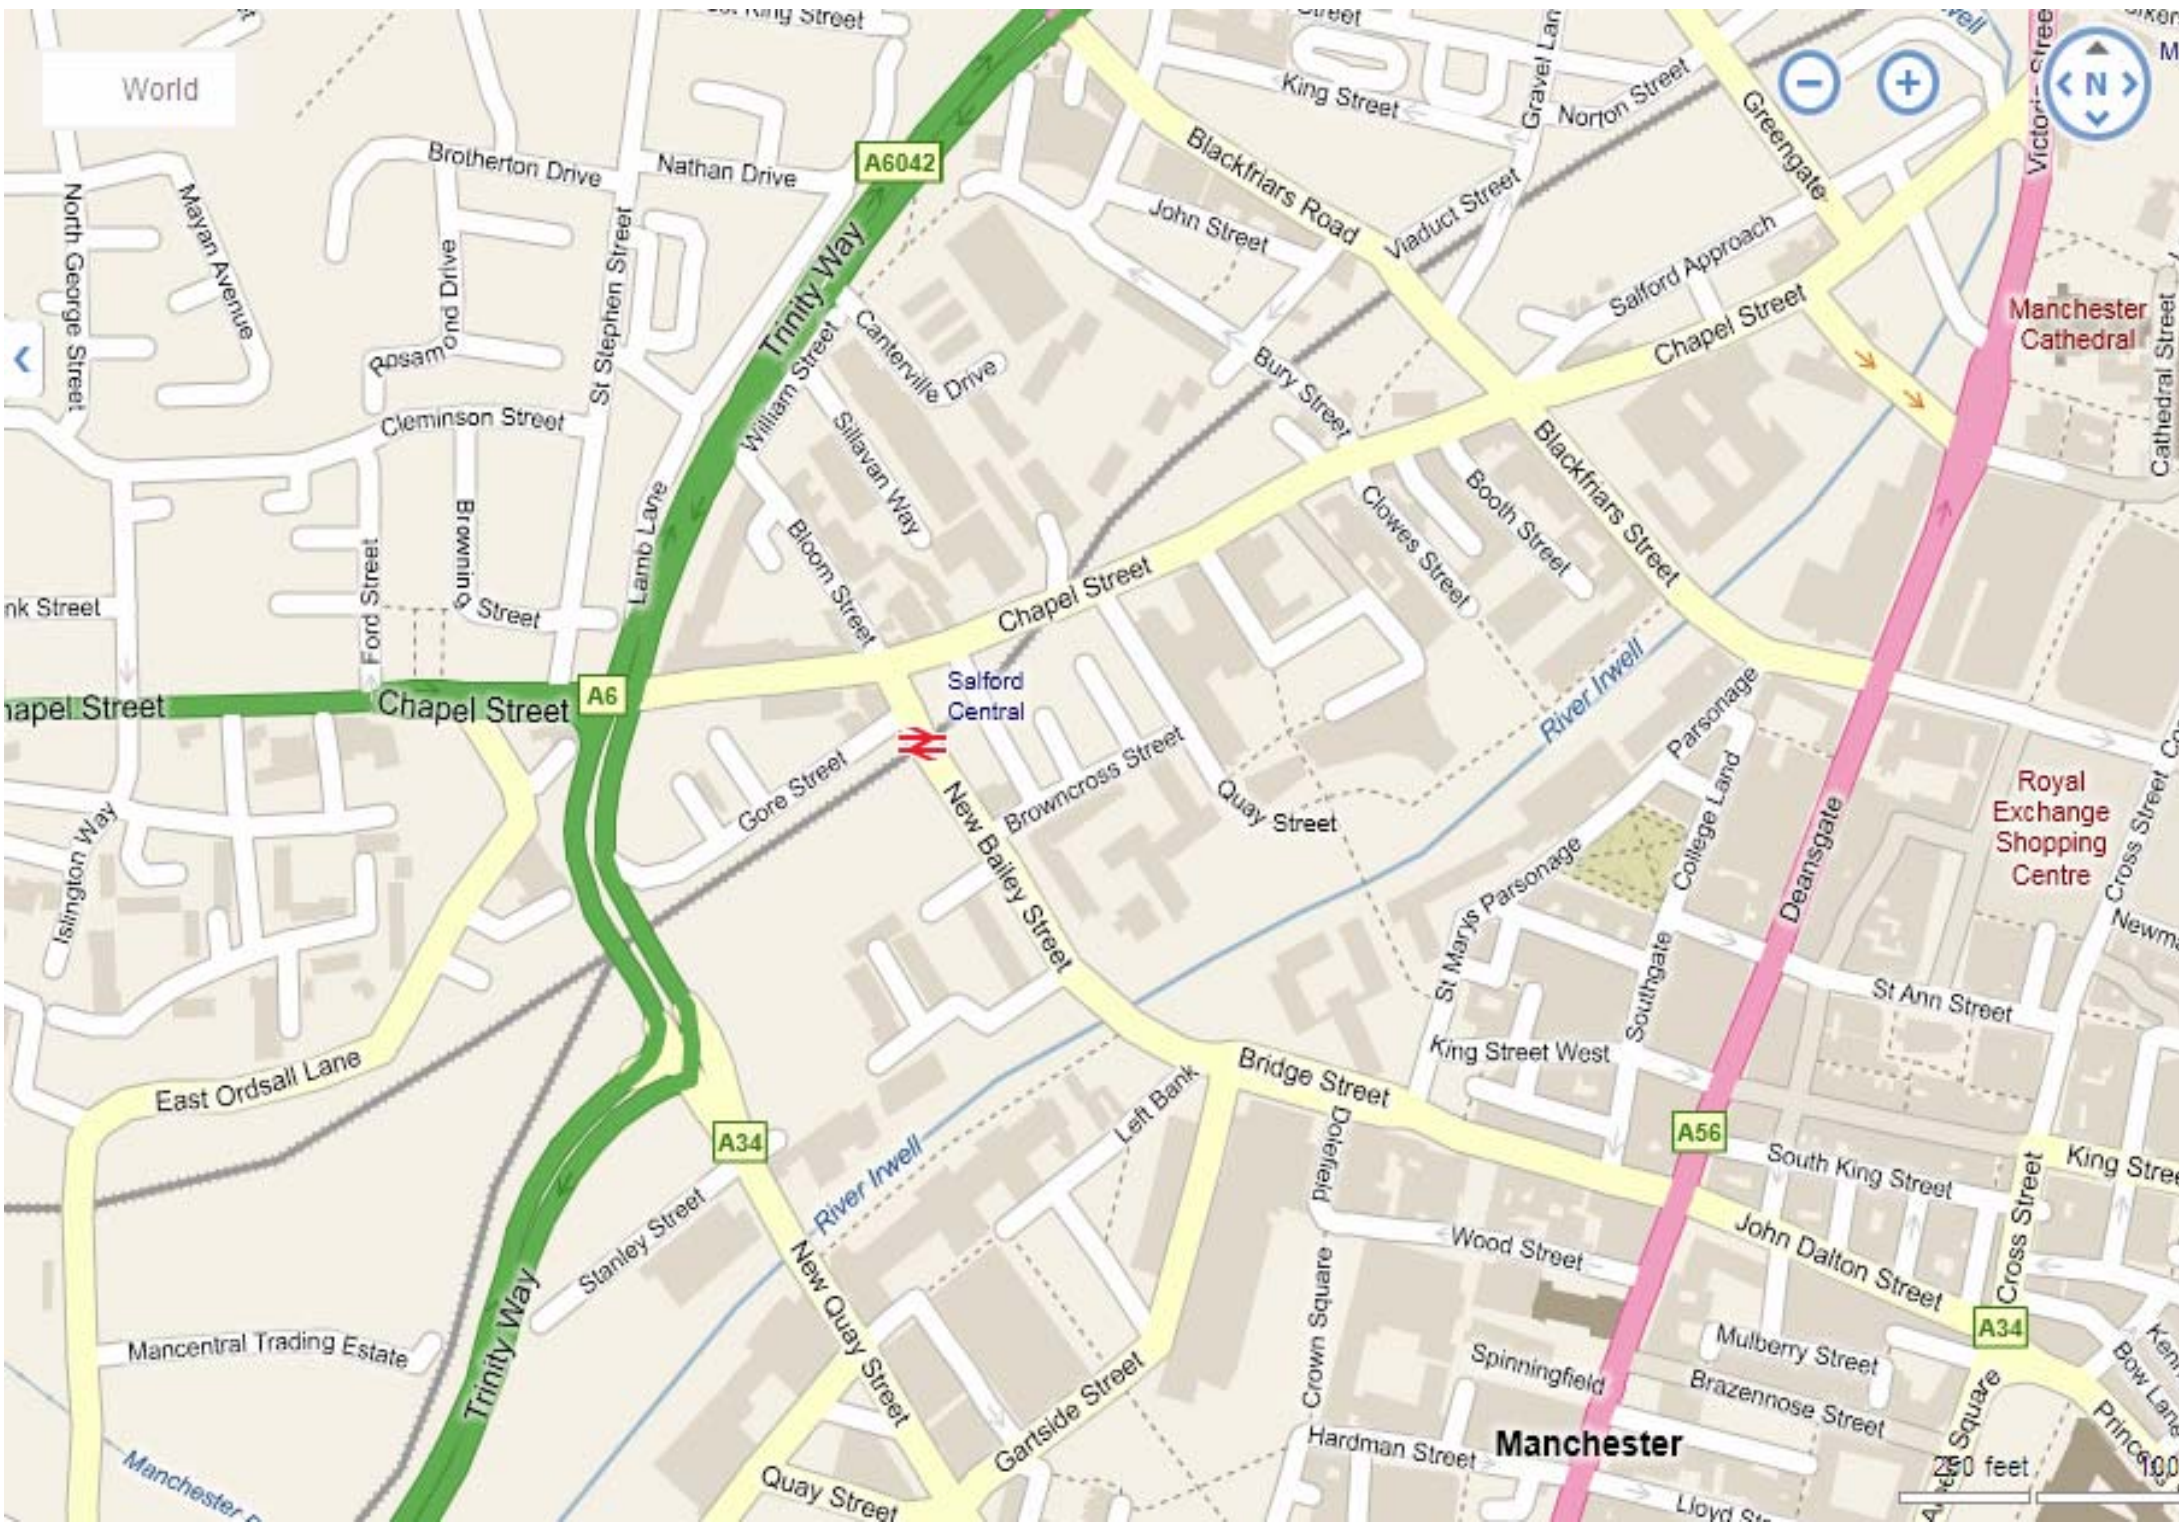

- Euro Car Park Deva Centre, Trinity Way, Salford, M3 7BD

Opening hours: 06.00-18.30 (pay on entry)

- NCP Bridge Street, Manchester, M3 2HR

Opening hours: 08.00-20.00 (pay & display)

Train station links

Manchester Piccadilly train station is approximately 1.3 miles from North West Employers. The taxi rank is situated by the Fairfield Street entrance.

All visitors report to the Lodge/Main Entrance at the Riverside complex on New Bailey Street.

Reception will direct visitors through the courtyard to the entrance to Delphian House. Take the lift to the 6th floor. Access to North West Employers is via intercom system on 6th floor.

For a map to North West Employers please [Click Here](#)

World

Manchester Cathedral

Royal Exchange Shopping Centre

Manchester

200 feet

A6042

A6